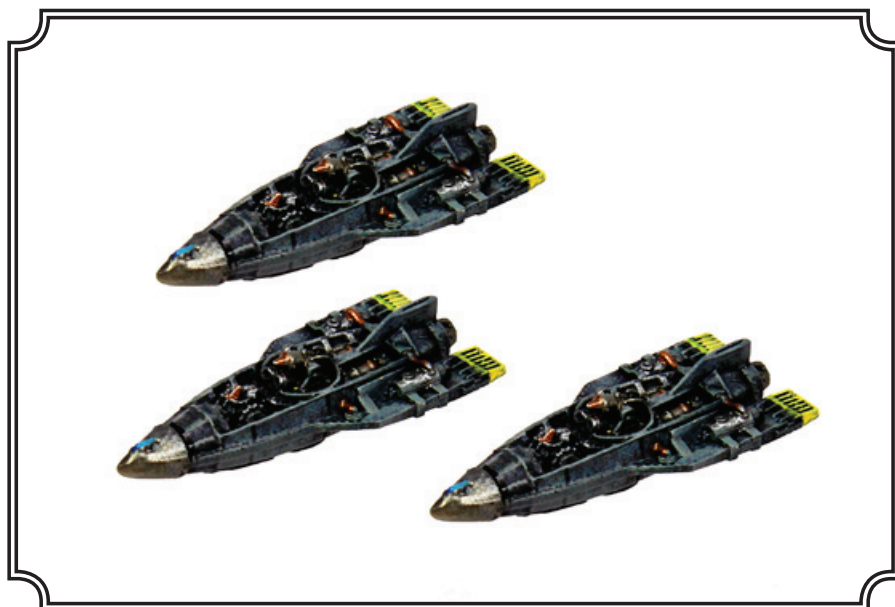

Dry Brush:

Dark Sea Grey (991)

Ivory (918)

Details:

Tail Fins

Flat Yellow (953)